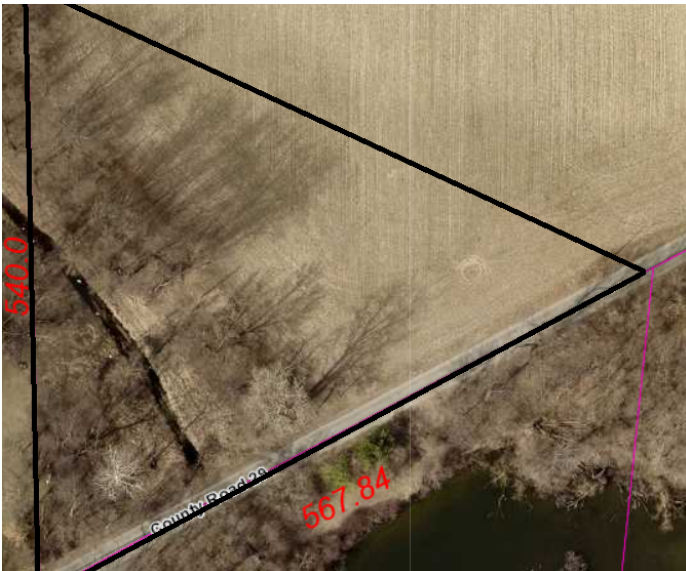

**3.46 ACRES ON CR 29
IN YORK TWP.**

**OFFERED AT
\$120,000**

JUST LISTED

DETAILS

3.46 acre buildable lot in York Township, Middlebury schools.

Surrounded by farmland with a creek that runs through the property. This is a picturesque spot to build a house and grow a family!