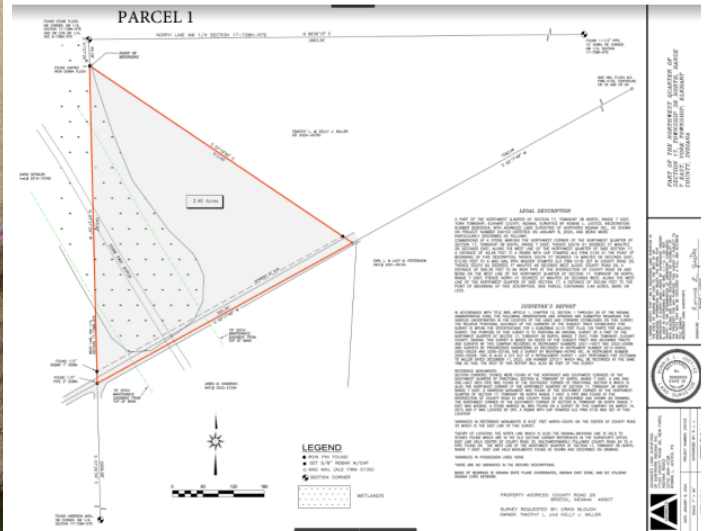

**3.46 ACRES ON CR 29
IN YORK TWP.**

**OFFERED AT
\$120,000**

JUST LISTED

DETAILS

3.46 acre buildable lot in York Township, Middlebury schools.

Surrounded by farmland with a creek that runs through the property. This is a picturesque spot to build a house and grow a family!